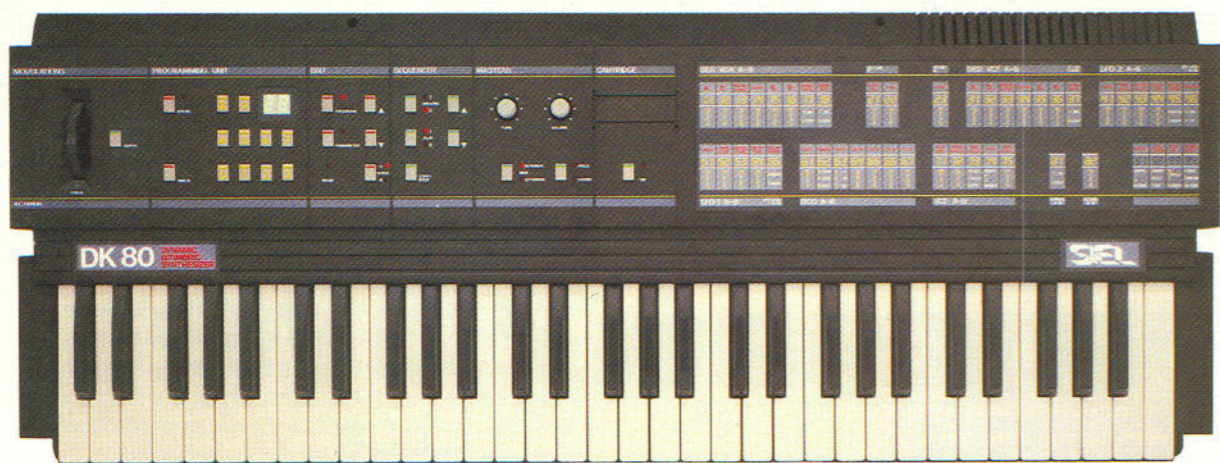

# How to build a complete keyboard studio for under \$1500.

### SIEL DK-80

The DK-80 is a dynamic, bi-timbric synthesizer that offers features previously found only on keyboards with significantly higher price points. Included among its unique sonic characteristics are a Real Time, Two Track Sequencer with up to 300 note memory; the ability to split the keyboard to create two six-voice, touch sensitive synths each with their own independent controls; stereo effects and spatiality; full interfacing thru MIDI; 50 internal Pre-Sets (10 of which are programmable) with additional voice capabilities through external ROM & RAM cartridges; programmable multi-function foot pedal.

The DK-80. At only \$995, it's easily the most affordably complete synthesizer on the market today.

### SIEL EXPANDER 80

The Expander 80 is like getting a second DK-80 without the keys. It's onboard functions duplicate those of our synthesizer, allowing any keyboard its used with to enjoy the sonic versatility of the DK-80. Among these features are a Real Time, Two Track Sequencer; 8 voices, usable in single or split (4 + 4) mode with independent controls; 50 internal Pre-Sets with ROM & RAM external cartridge expansion; programmable multi-function pedal.