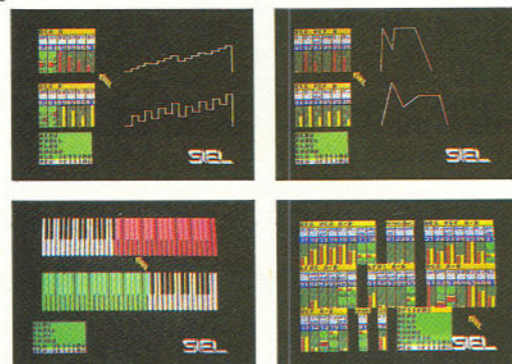

The Expander

SIEL EXPANDER 80

The Expander 80 is like getting a second DK-80 without the keys. It's onboard functions duplicate those of our synthesizer, allowing any keyboard its used with to enjoy the sonic versatility of the DK-80. Among these features are a Real Time, Two Track Sequencer; 8 voices, usable in single or split (4 + 4) mode with independent controls; 50 internal Pre-Sets with ROM & RAM external cartridge expansion; programmable multi-function pedal.

The Expander 80 can be used with any keyboard that is MIDI compatible. At only $495, you'll see how easy it is to expand your sound without shrinking your pocketbook.

The Studio

As technological insights have allowed us to create a keyboard system as complete as the one shown here, so do space limitations prevent us from listing all the sonic advantages of playing it. We urge you to