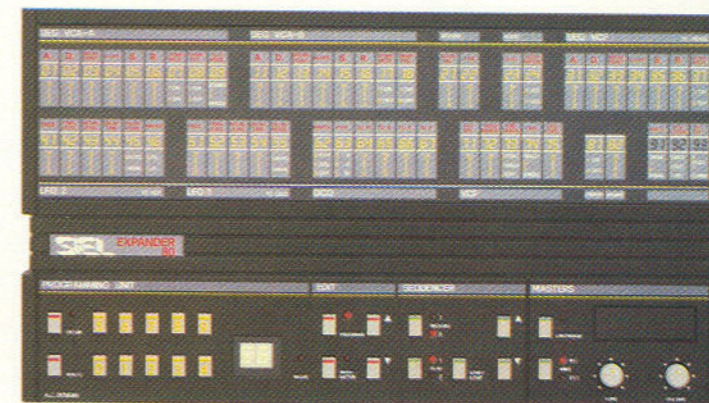

The Expander

SIEL EXPANDER 80

The Expander 80 is like getting a second DK-80 without the keys. It's onboard functions duplicate those of our synthesizer, allowing any keyboard its used with to enjoy the sonic versatility of the DK-80. Among these features are a Real Time, Two Track Sequencer; 8 voices, usable in single or split (4 + 4) mode with independent controls; 50 internal Pre-Sets with ROM & RAM external cartridge expansion; programmable multi-function pedal.

The Expander 80 can be used with any keyboard that is MIDI compatible. At only $495, you'll see how easy it is to expand your sound without shrinking your pocketbook.

The Studio

As technological insights have allowed us to create a keyboard system as complete as the one shown here, so do space limitations prevent us from listing all the sonic advantages of playing it. We urge you to