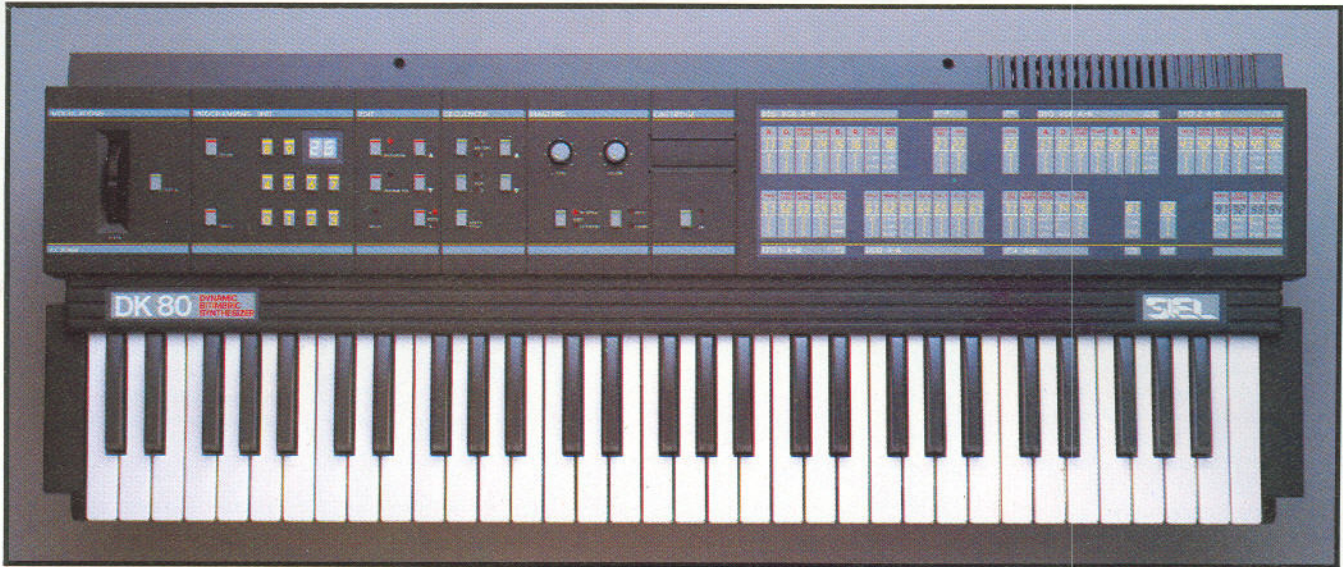

The new SIEL DK-80 is the ONLY TOUCH SENSITIVE and BI-TIMBRIC SYNTHESIZER Available at \$995.00*

**CHECK ITS FEATURES
COMPARE
THEN, MAKE YOUR DECISION
SEE IT AT NAMM BOOTH #1476**

FEATURES:	BRAND		
	DK-80	A	B C
■ Full Size 61 Note Keyboard	✓		
■ 2 complete polysynths in one keyboard	✓		
■ Discrete and overlapping programmable splits	✓		
■ Every pre set capable of remembering splits	✓		
■ Split 12 key playable or layer 6 on 6.	✓		
■ MIDI IN-OUT-THRU w/assignable channels	✓		
■ Interval and chordal hold & latch	✓		
■ RECORD AND PLAYBACK OF SEQUENCE IN REAL TIME, UP TO 2 TRACKS!	✓		
■ Programmable stereo sweeps and panning	✓		
■ Pedal control of preset number	✓		
■ Sends Sequence to an external keyboard	✓		
■ TOUCH SENSITIVITY WITH WIDE DYNAMIC RANGE	✓		

FEATURES:	BRAND		
	DK-80	A	B C
■ ROM & RAM Cartridges Available for Additional Storage	✓		
■ EASY ONE PARAMETER PROGRAMMING	✓		
■ As many as 150 sounds available on stage	✓		
■ Switchable pedal controller option	✓		
■ 2LFO's, 2-6 point envelope generators	✓		
■ Single or double trigger	✓		
■ Modulation wheel	✓		
■ DYNAMIC, BI-TIMBRIC CONTROL	✓		
■ Complete computer graphics and voicing software option	✓		
■ RACK MOUNT, PROGRAMMABLE EXPANDER OPTION	✓		